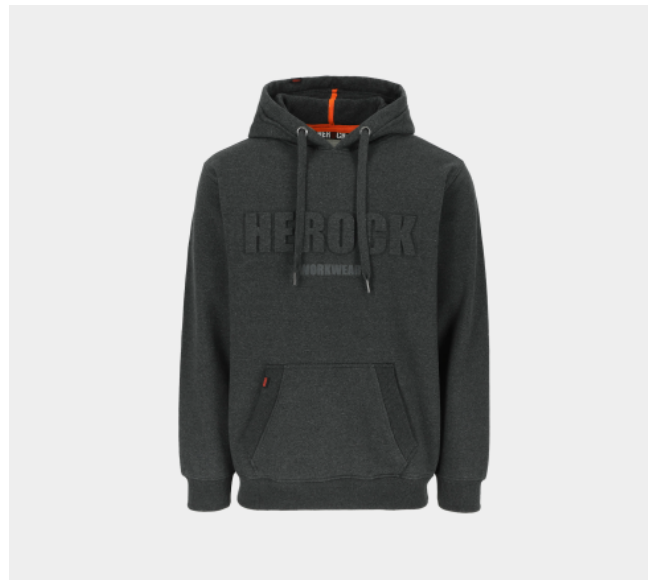

HALI HOODED SWEATER

23MSW2103

- Hooded sweater with Herock® embossed print
- Rib knitted cuffs and bottom
- 1 kangaroo pocket

Composition

- Main fabric: 78% cotton - 22% polyester jersey pre-shrunk peached / brushed inside 360g/m²
- Hood lining: 100% cotton waffle knit
- Rib knit : 100% cotton

Size

S - M - L - XL - XXL - XXXL - XS

Color